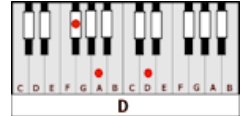

TAKE IT EASY – The Eagles (G)

GUITAR / KEYBOARD CHORDS:

G = 320003

G7 = 320001

C = x32010

D = xx0232

Dm = xx0231

Em = o22000