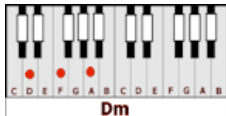

TAKE IT EASY – The Eagles (G)

GUITAR / KEYBOARD CHORDS:

G = 320003

G7 = 320001

C = x32010

D = xx0232

Dm = xx0231

Em = o22000